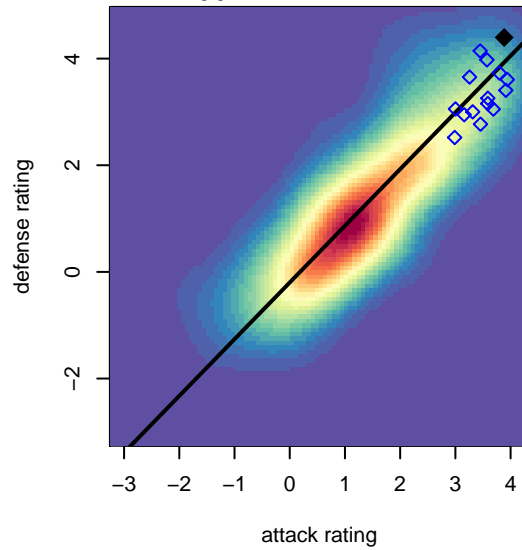

# Legends FC Academy G03

, CAS  
G03 total strength=1994  
attack=48.61 defense=81.08

alt names used:  
Legends FC G03 Academy  
LEGENDS FC 03 ACADEMY (CAS)

Venues played:  
2016 FWRL CAS G03  
2016 Surf Cup Super Black U14

attack and defense variance (black dot)  
relative to other teams  
and top 10 in region

attack and defense rating  
relative to others at age  
and all opponents in last 13 months

attack and defense rating  
relative to others at age  
and all opponents in last 13 months

Performance relative to 13 month average

Performance relative to 13 month average

Distribution of opponents  
Red = Lose zone, Blue = Win zone, Green = Even  
Black line separates win/lose zones

lot. A=Neither has attack advantage, B=Opponent has both attack and defense advantage, C=Opponent has both attack and defense disadvantage, D=Both have