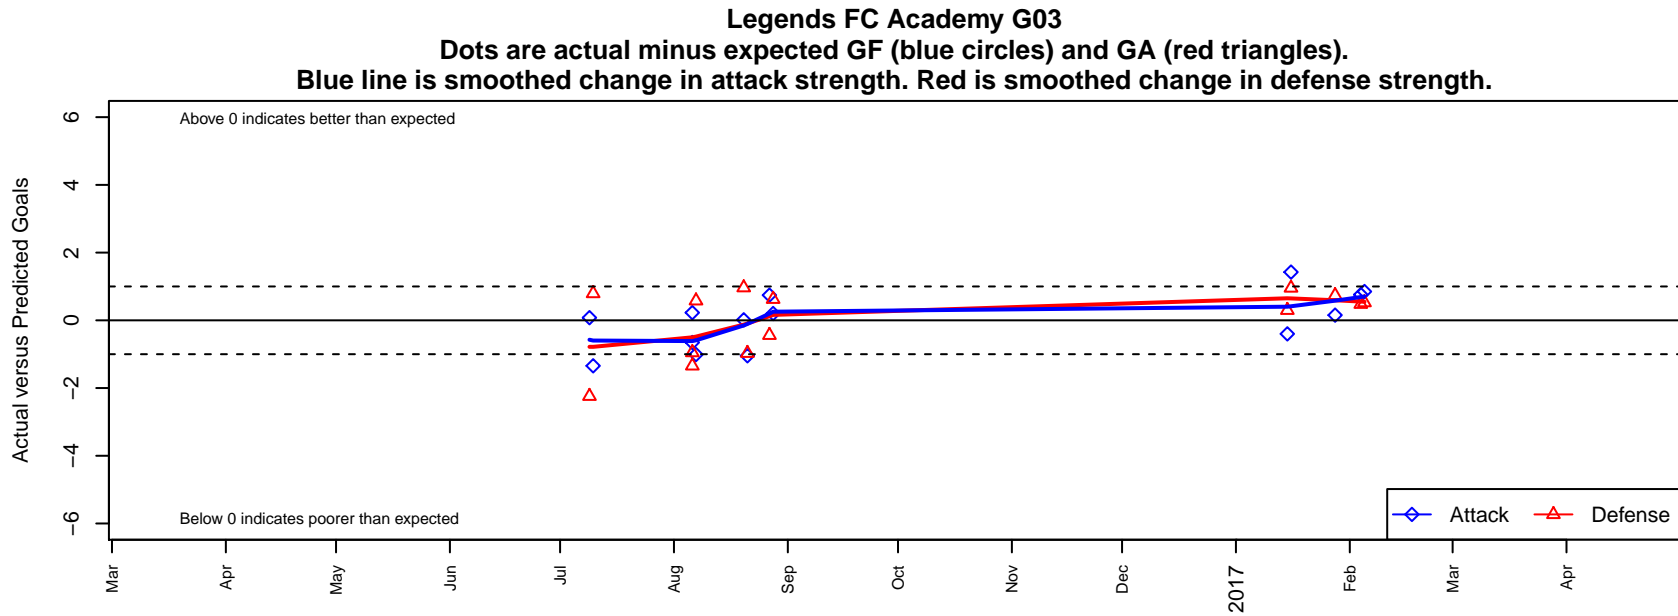

# Legends FC Academy G03

, CAS  
G03 total strength=1994  
attack=48.61 defense=81.08

alt names used:  
Legends FC G03 Academy  
LEGENDS FC 03 ACADEMY (CAS)

Venues played:  
2016 FWRL CAS G03  
2016 Surf Cup Super Black U14

attack and defense variance (black dot)  
relative to other teams  
and top 10 in region

attack and defense rating  
relative to others at age  
and all opponents in last 13 months

attack and defense rating  
relative to others at age  
and all opponents in last 13 months

Performance relative to 13 month average

Performance relative to 13 month average

Distribution of opponents  
Red = Lose zone, Blue = Win zone, Green = Even  
Black line separates win/lose zones

lot. A=Neither has attack advantage, B=Opponent has both attack and defense advantage, C=Opponent has both attack and defense disadvantage, D=Both have