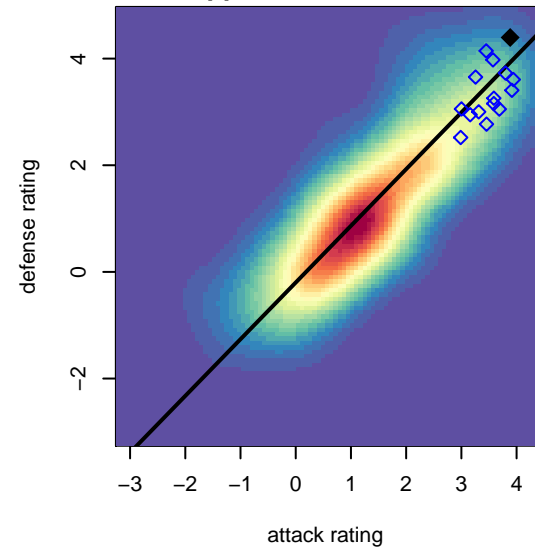

# Legends FC Academy G03

, CAS  
G03 total strength=1994  
attack=48.61 defense=81.08

alt names used:  
Legends FC G03 Academy  
LEGENDS FC 03 ACADEMY (CAS)

Venues played:  
2016 FWRL CAS G03  
2016 Surf Cup Super Black U14

attack and defense variance (black dot)  
relative to other teams  
and top 10 in region

attack and defense rating  
relative to others at age  
and all opponents in last 13 months

attack and defense rating  
relative to others at age  
and all opponents in last 13 months

Performance relative to 13 month average

Performance relative to 13 month average

Distribution of opponents  
Red = Lose zone, Blue = Win zone, Green = Even  
Black line separates win/lose zones

lot. A=Neither has attack advantage, B=Opponent has both attack and defense advantage, C=Opponent has both attack and defense disadvantage, D=Both have