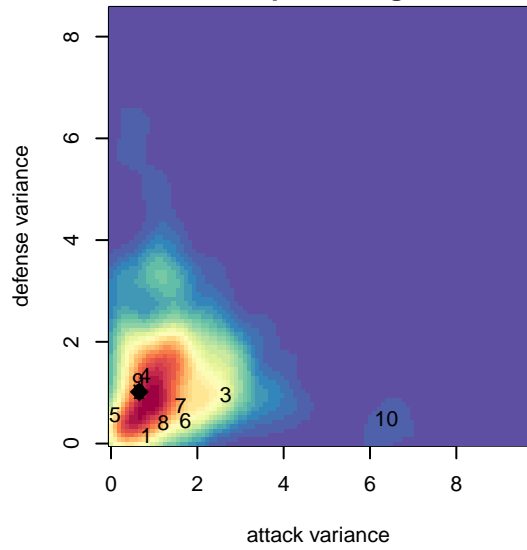

# Legends FC Academy G03

, CAS  
G03 total strength=1994  
attack=48.61 defense=81.08

alt names used:  
Legends FC G03 Academy  
LEGENDS FC 03 ACADEMY (CAS)

Venues played:  
2016 FWRL CAS G03  
2016 Surf Cup Super Black U14

attack and defense variance (black dot)  
relative to other teams  
and top 10 in region

attack and defense rating  
relative to others at age  
and all opponents in last 13 months

attack and defense rating  
relative to others at age  
and all opponents in last 13 months

Performance relative to 13 month average

Performance relative to 13 month average

Distribution of opponents  
Red = Lose zone, Blue = Win zone, Green = Even  
Black line separates win/lose zones

lot. A=Neither has attack advantage, B=Opponent has both attack and defense advantage, C=Opponent has both attack and defense disadvantage, D=Both have